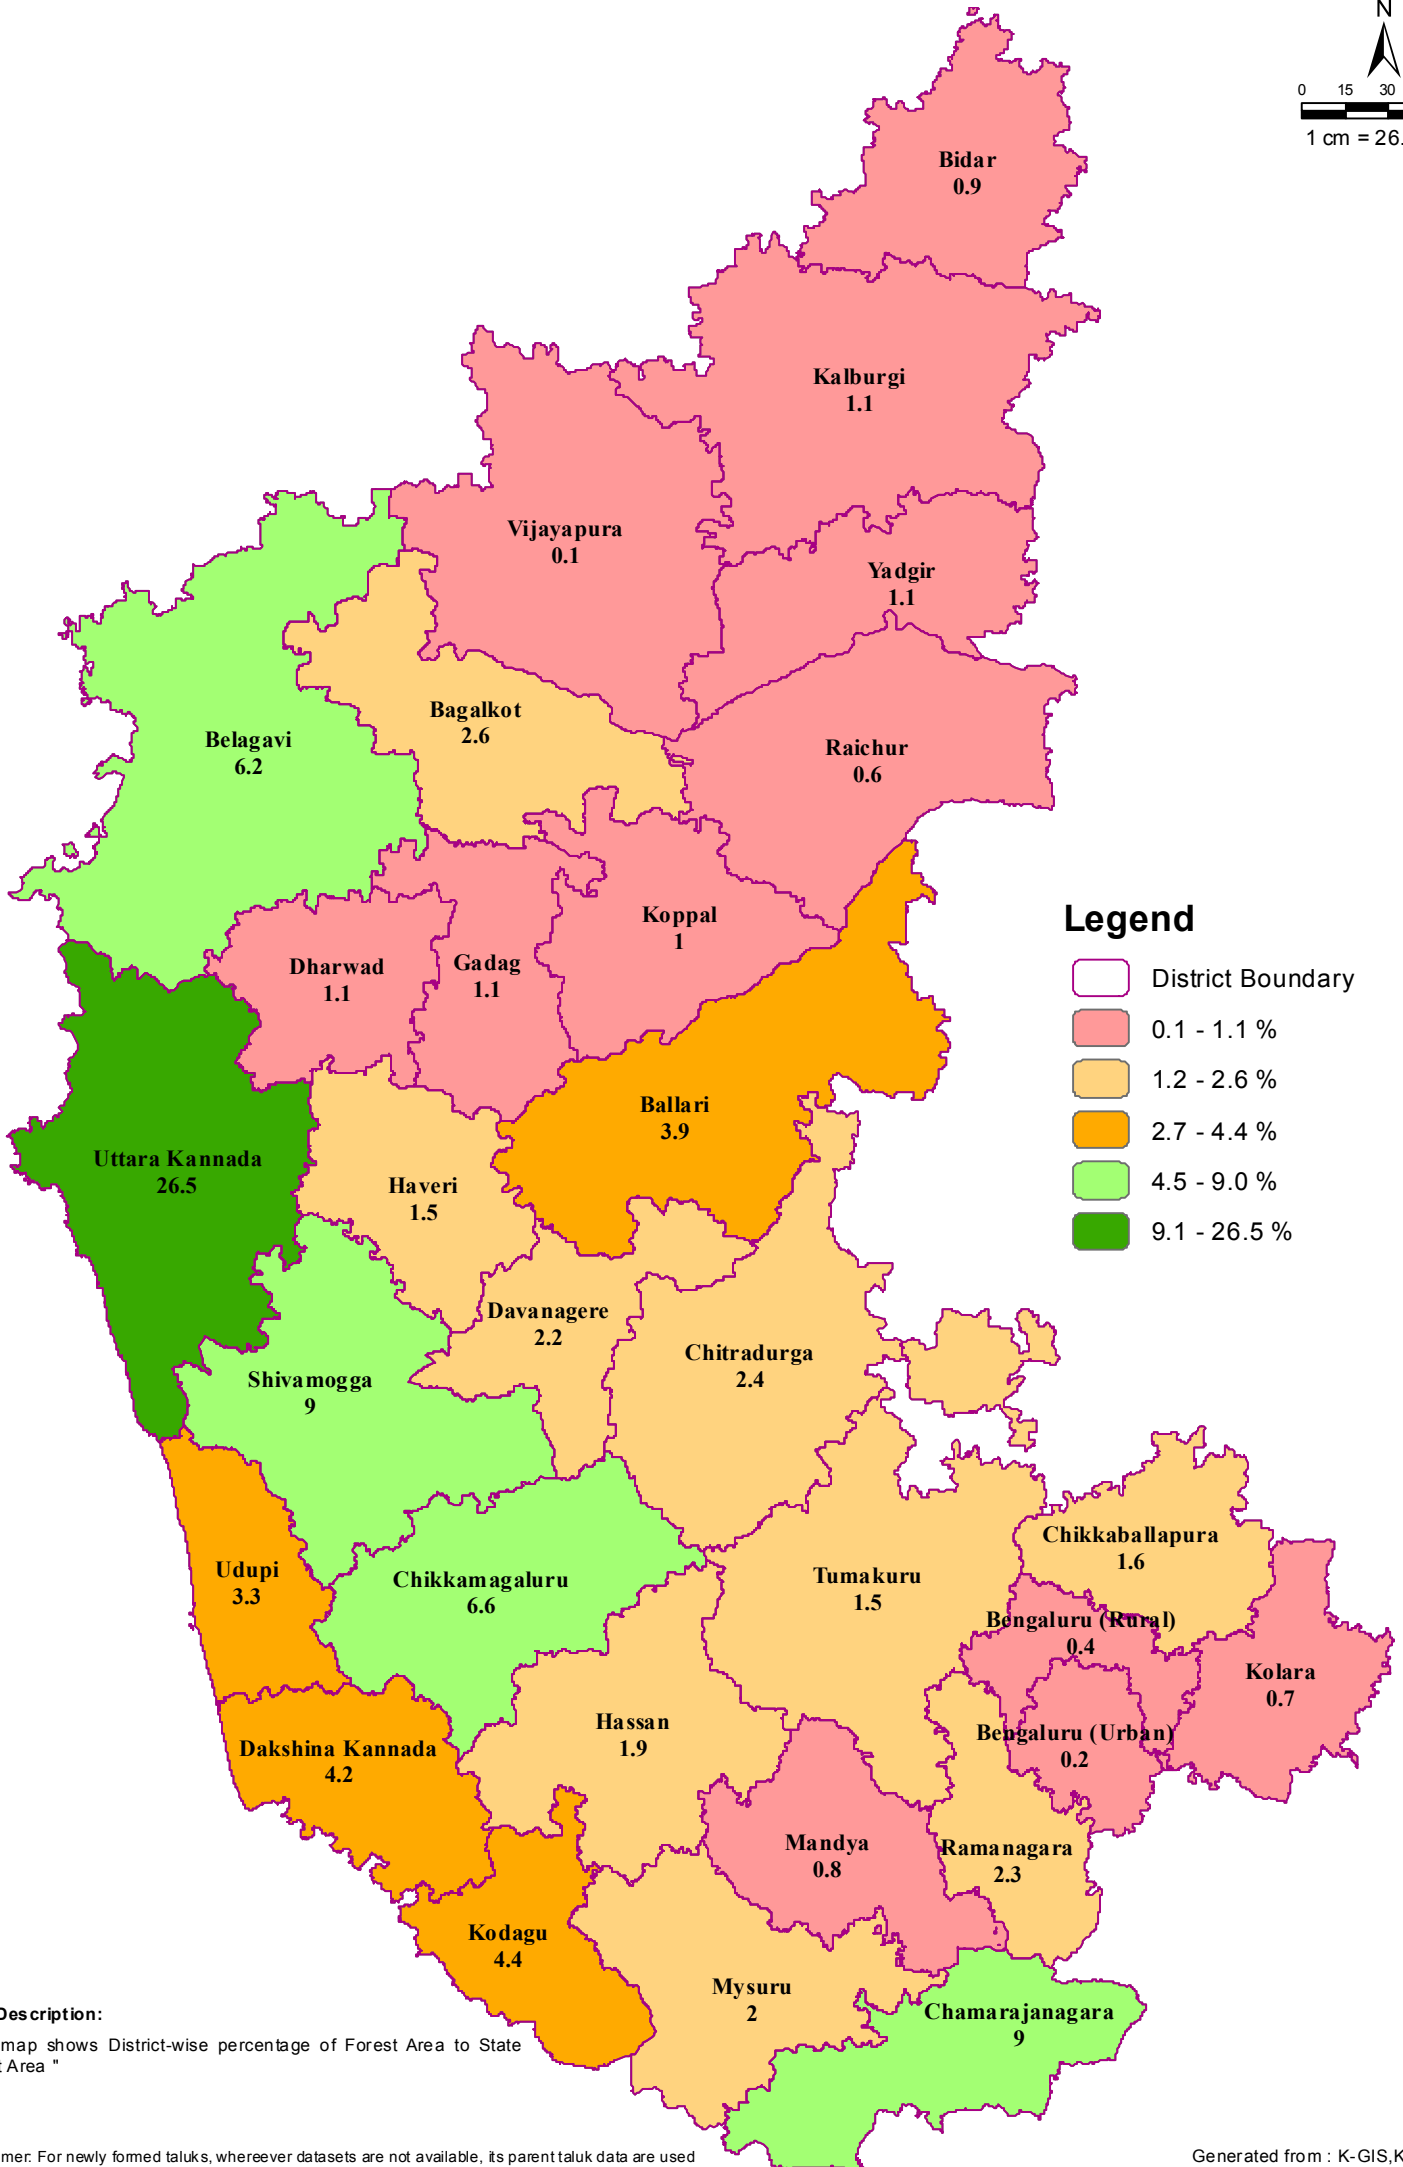

District-wise percentage of Forest Area to State Forest Area (3073376 Ha)

Legend

-  District Boundary
-  0.1 - 1.1 %
-  1.2 - 2.6 %
-  2.7 - 4.4 %
-  4.5 - 9.0 %
-  9.1 - 26.5 %

Map Description:

"This map shows District-wise percentage of Forest Area to State Forest Area "