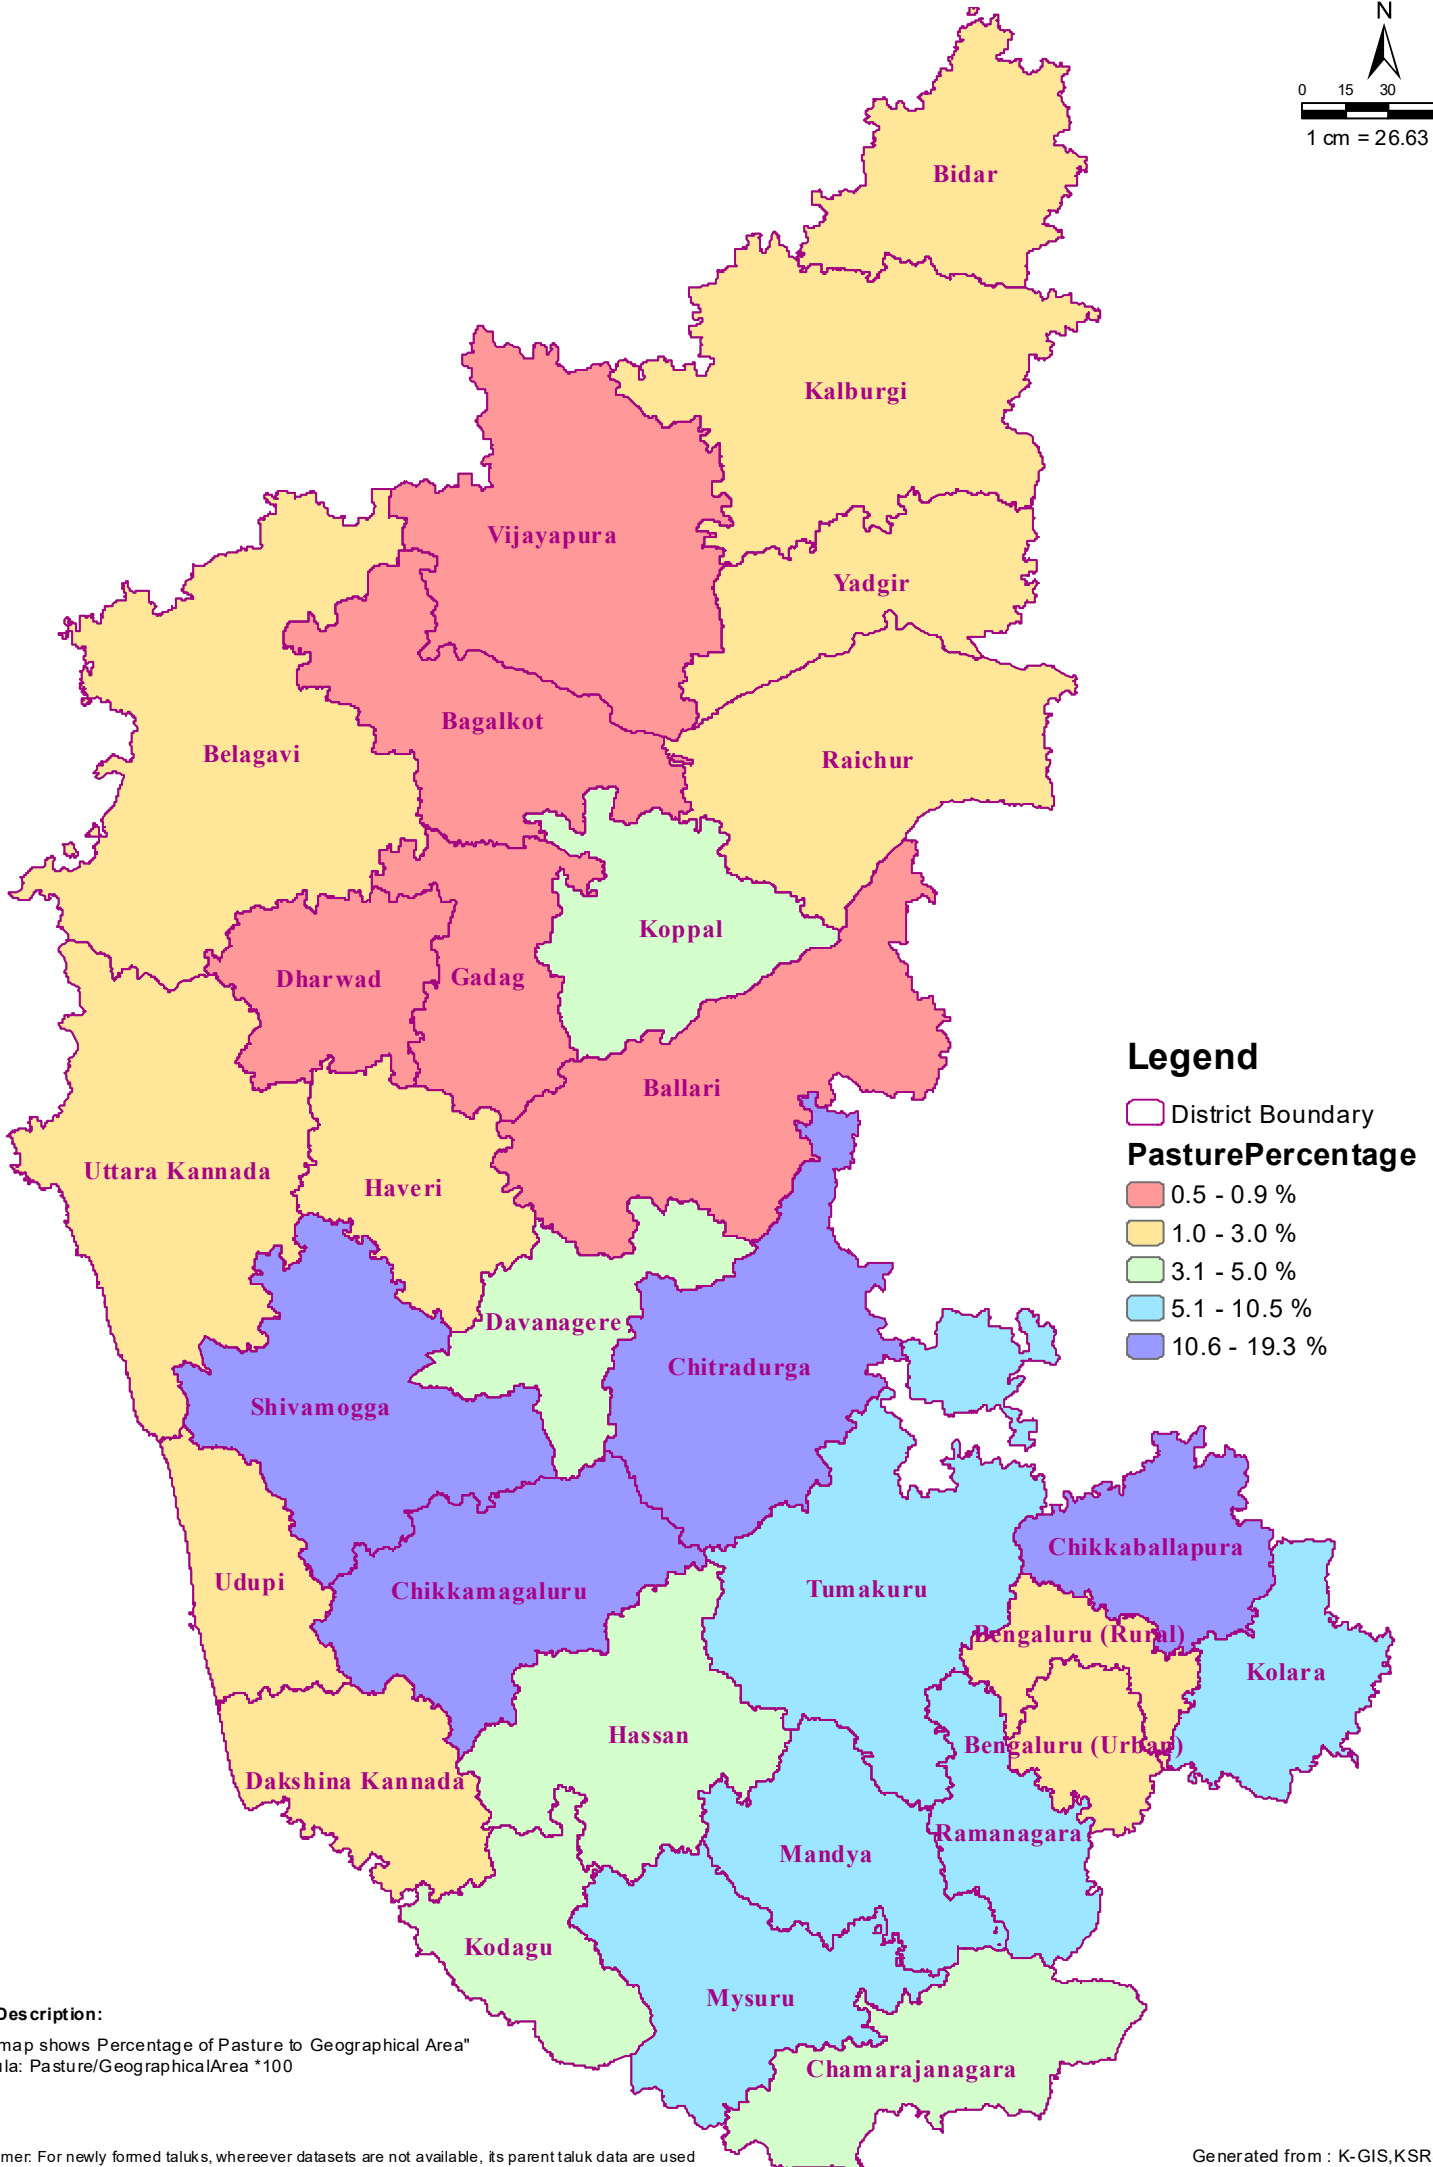

Districtwise Percentage of Pasture to Geographical Area

Map Description:

"This map shows Percentage of Pasture to Geographical Area"
 Formula: $\text{Pasture} / \text{Geographical Area} * 100$