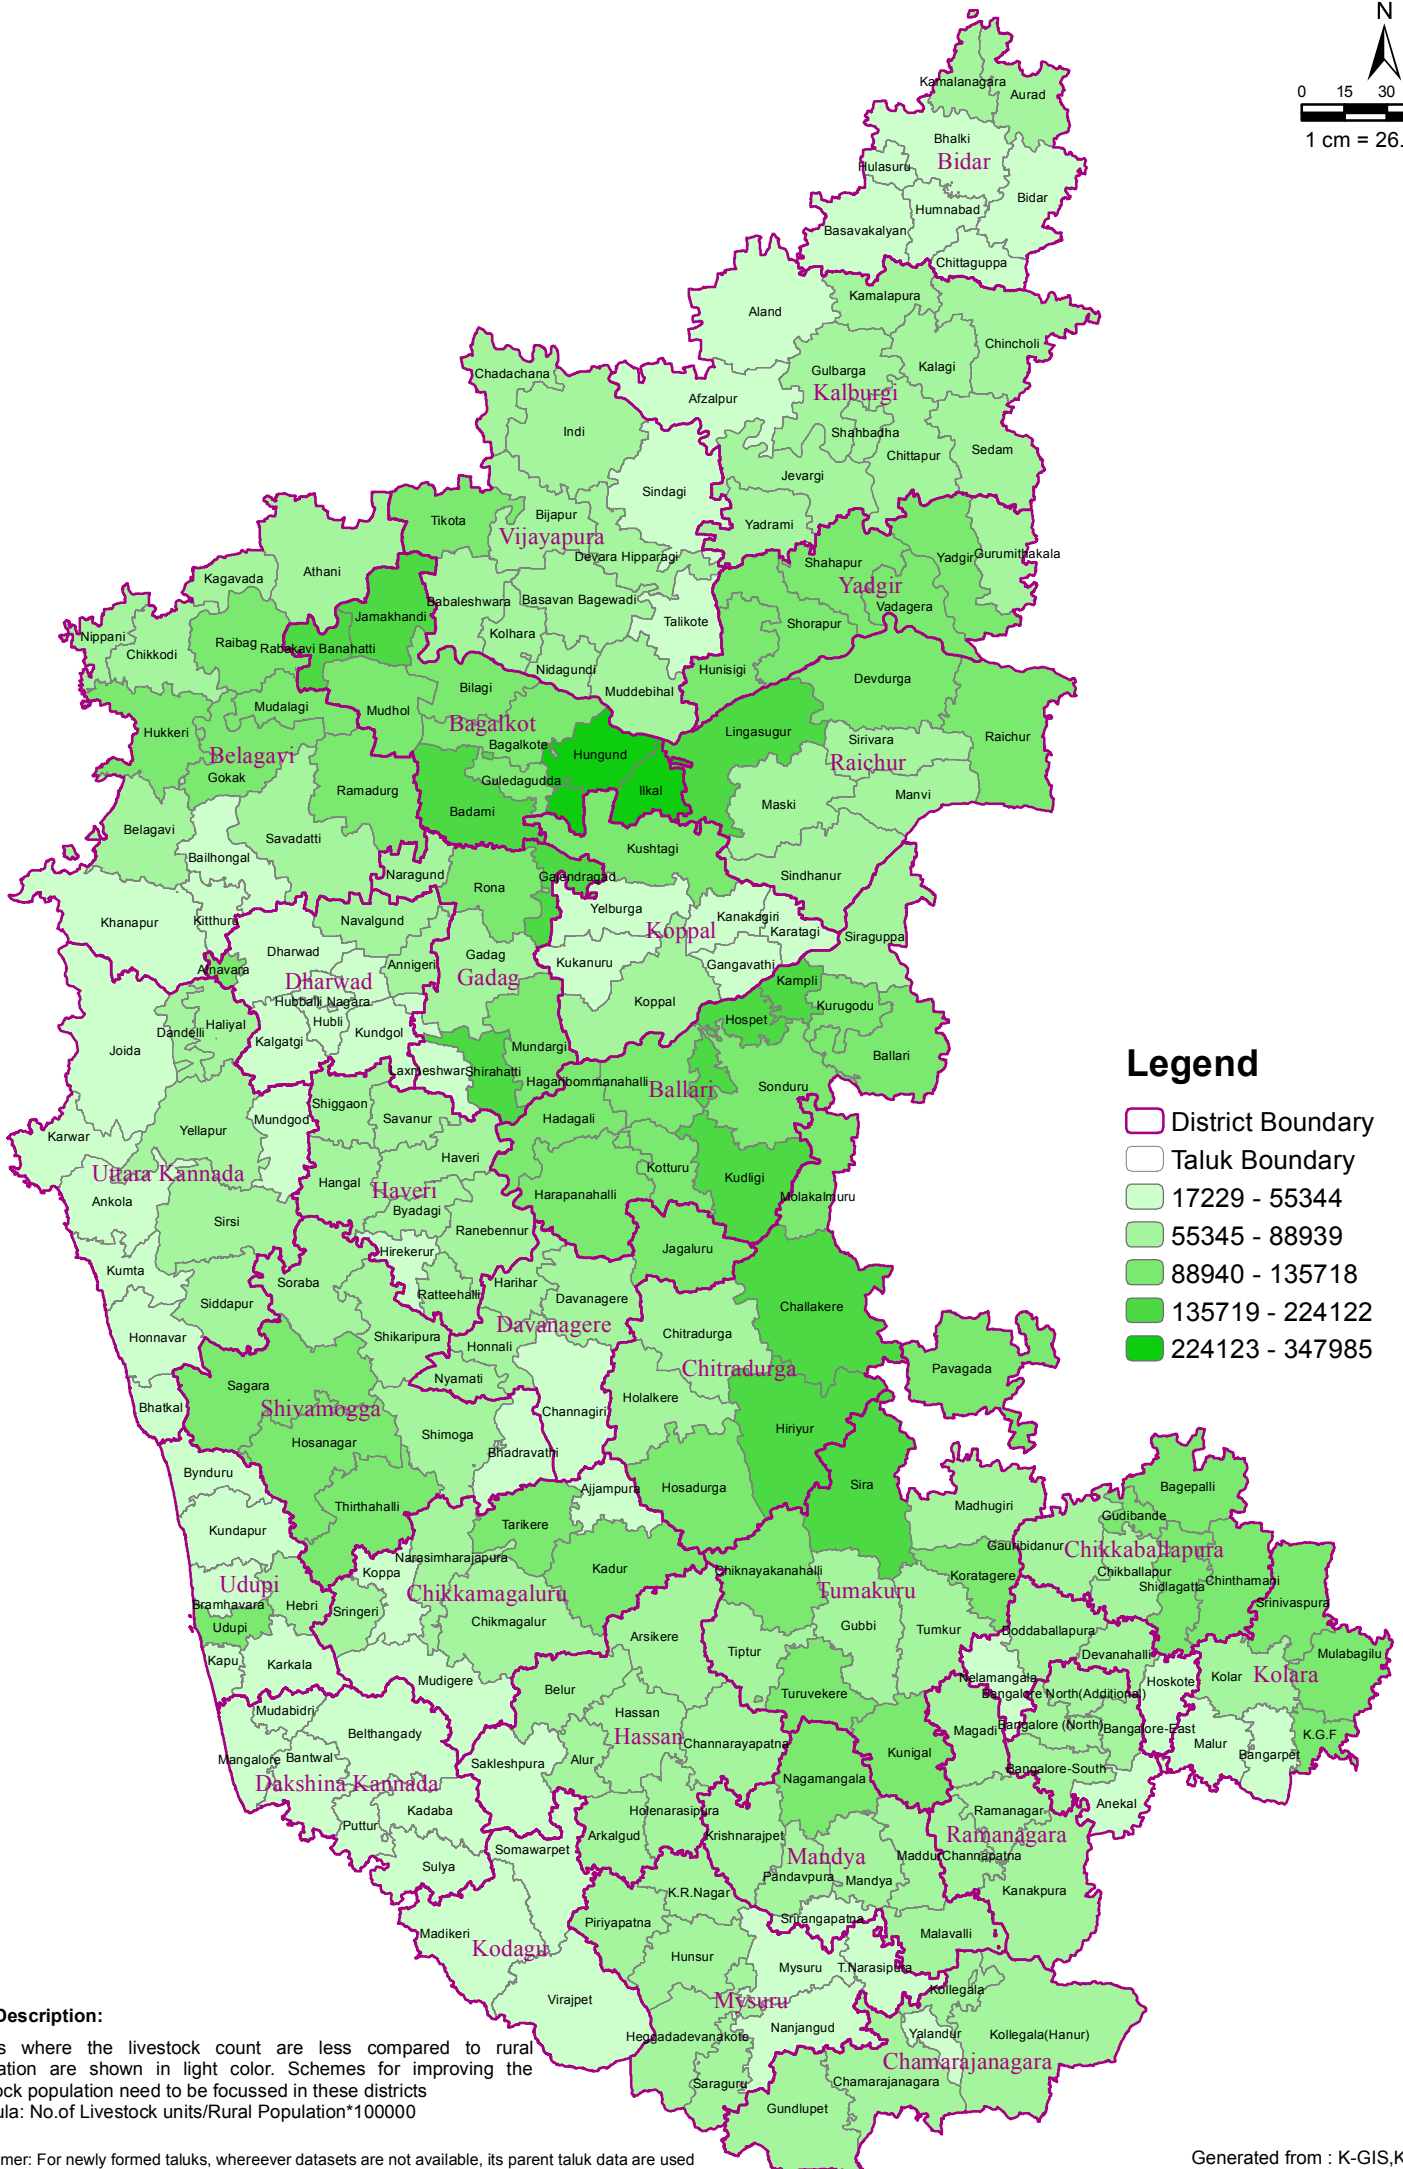

Livestock units per lakh Rural Population

Legend

- District Boundary
- Taluk Boundary
- 17229 - 55344
- 55345 - 88939
- 88940 - 135718
- 135719 - 224122
- 224123 - 347985

Map Description:

"Areas where the livestock count are less compared to rural population are shown in light color. Schemes for improving the livestock population need to be focussed in these districts
 Formula: No.of Livestock units/Rural Population*100000