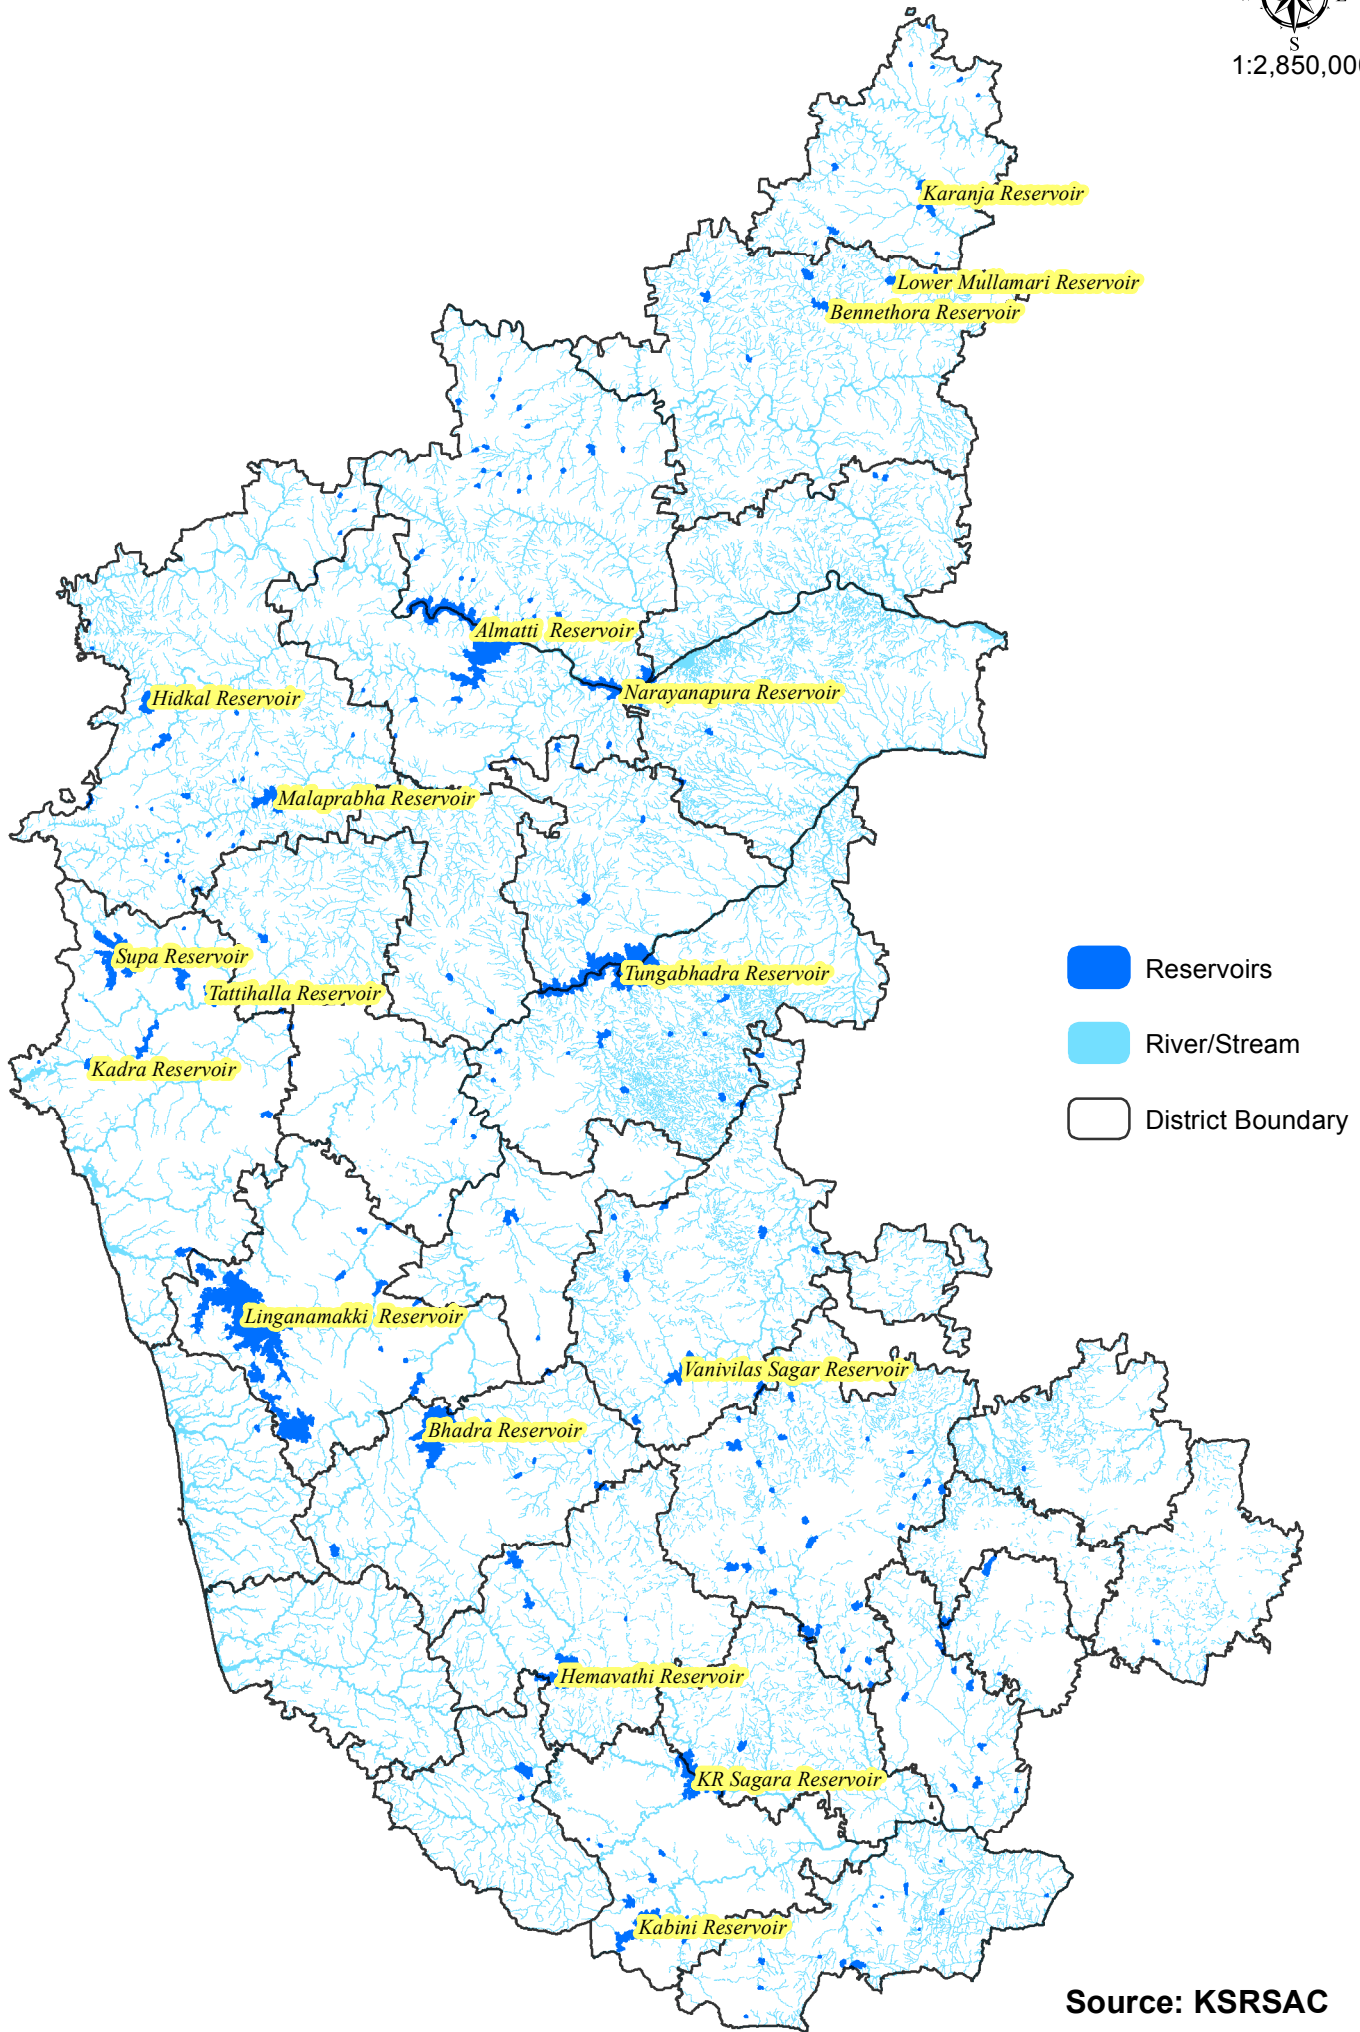

Stream Network Map of Karnataka State

1:2,850,000

Source: KRSRAC