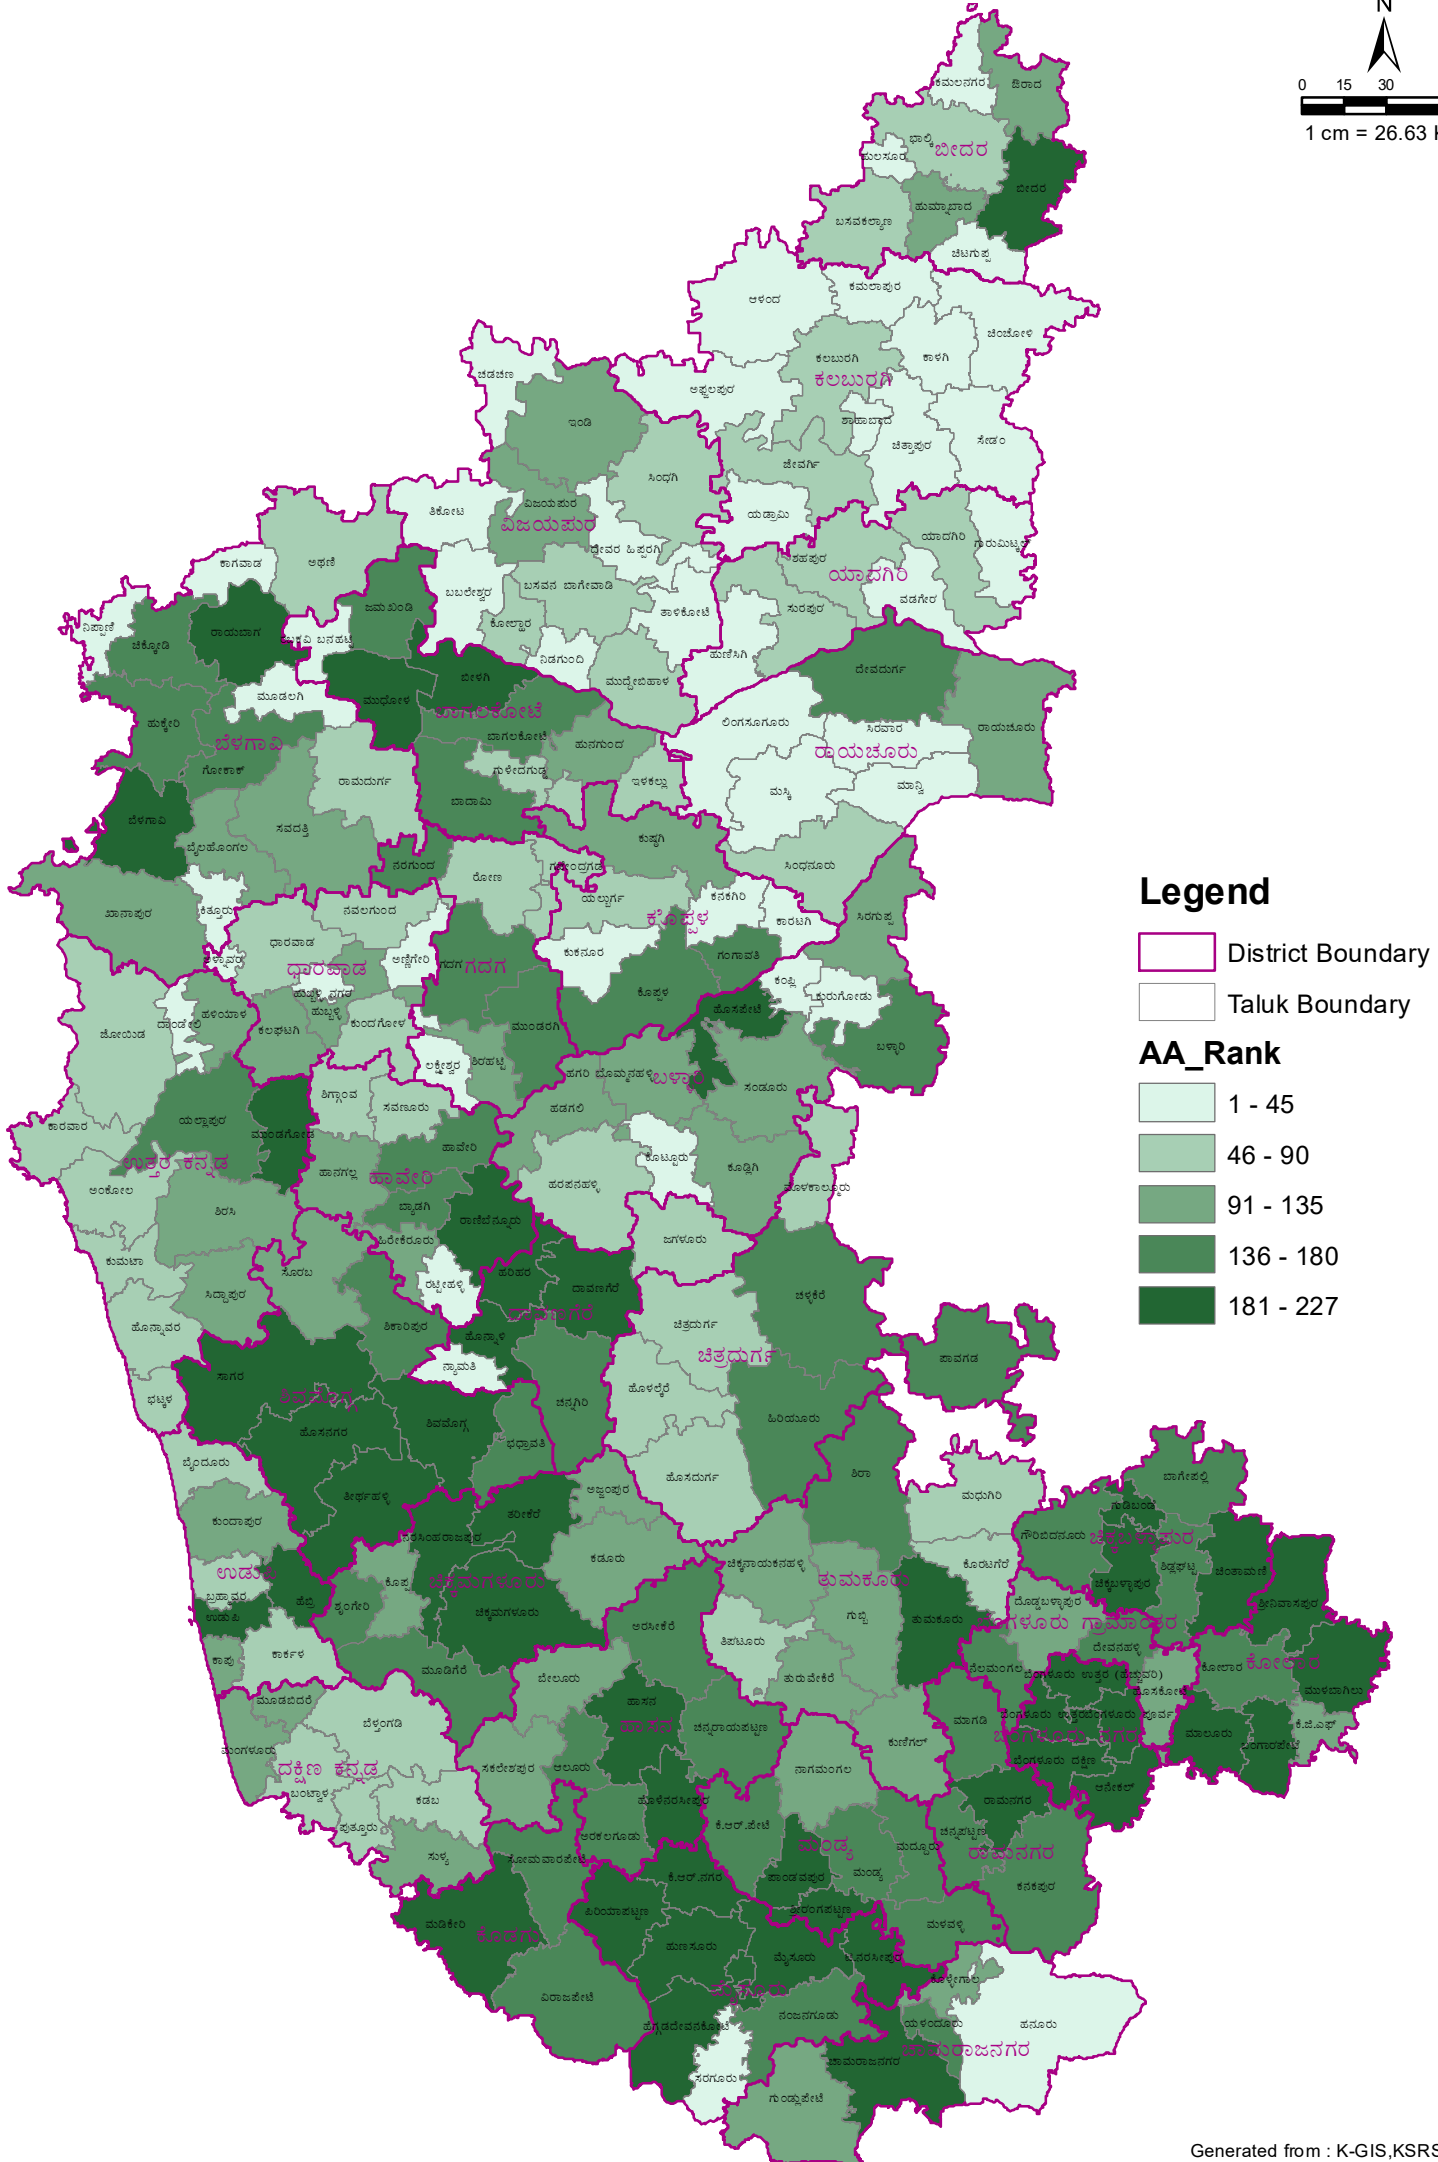

Talukwise Overall Agriculture & Allied Ranking - 2019-20

Legend

District Boundary

Taluk Boundary

AA_Rank

1 - 45

46 - 90

91 - 135

136 - 180

181 - 227