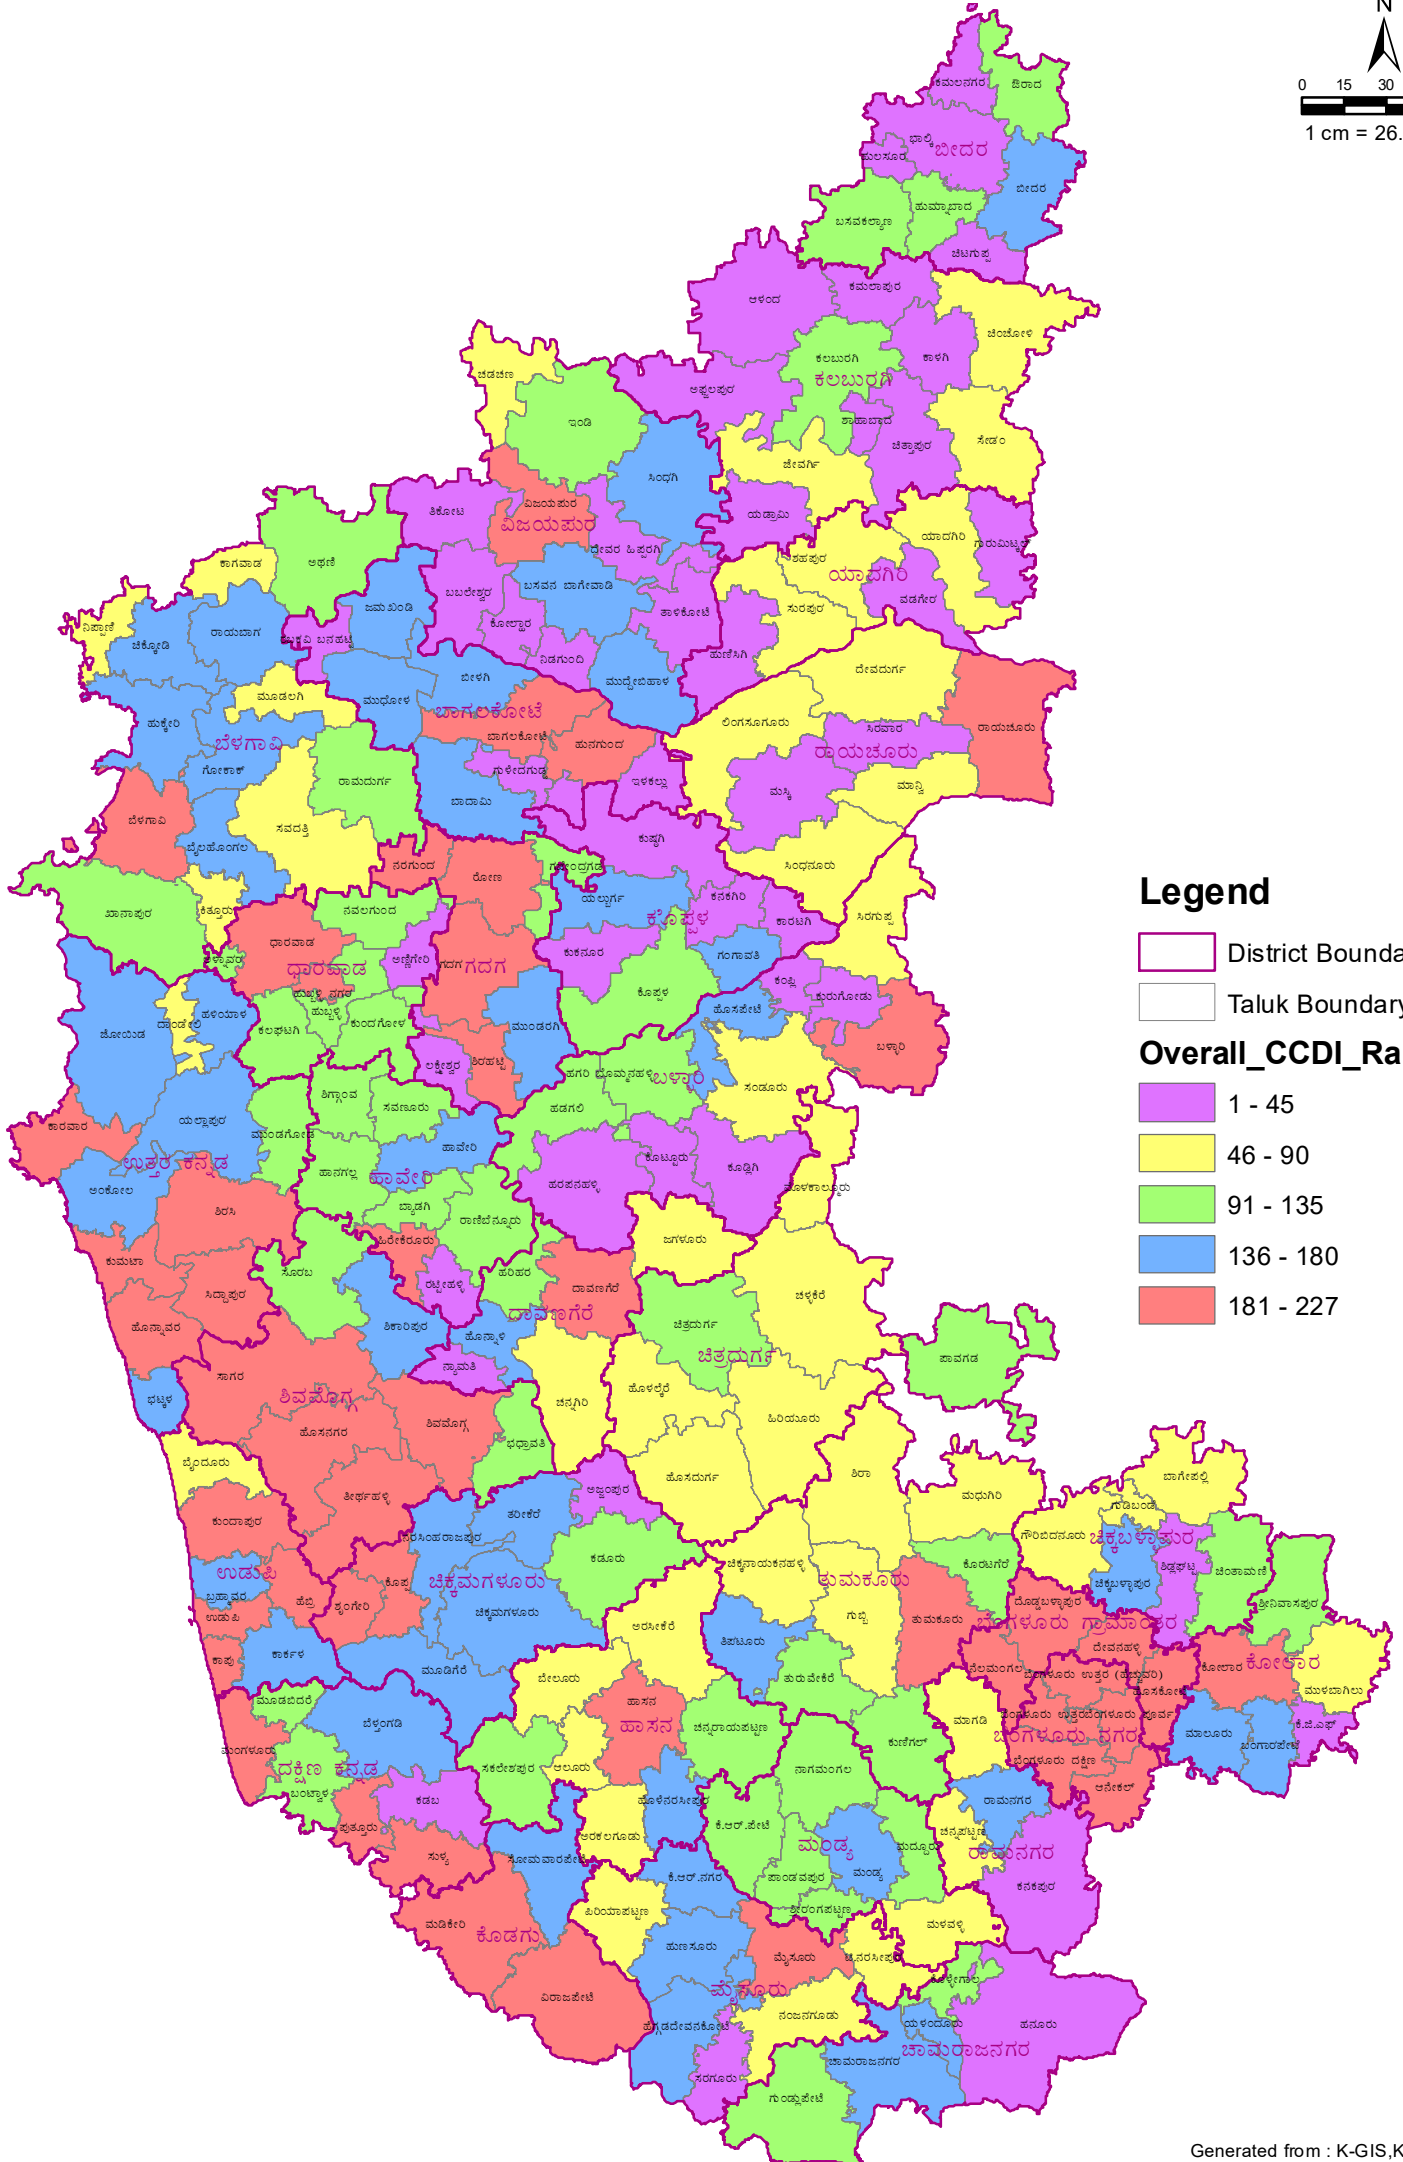

# Talukwise Overall CCDI Ranking - 2019-20

## Legend

District Boundary

Taluk Boundary

## Overall\_CCDI\_Rank

1 - 45

46 - 90

91 - 135

136 - 180

181 - 227