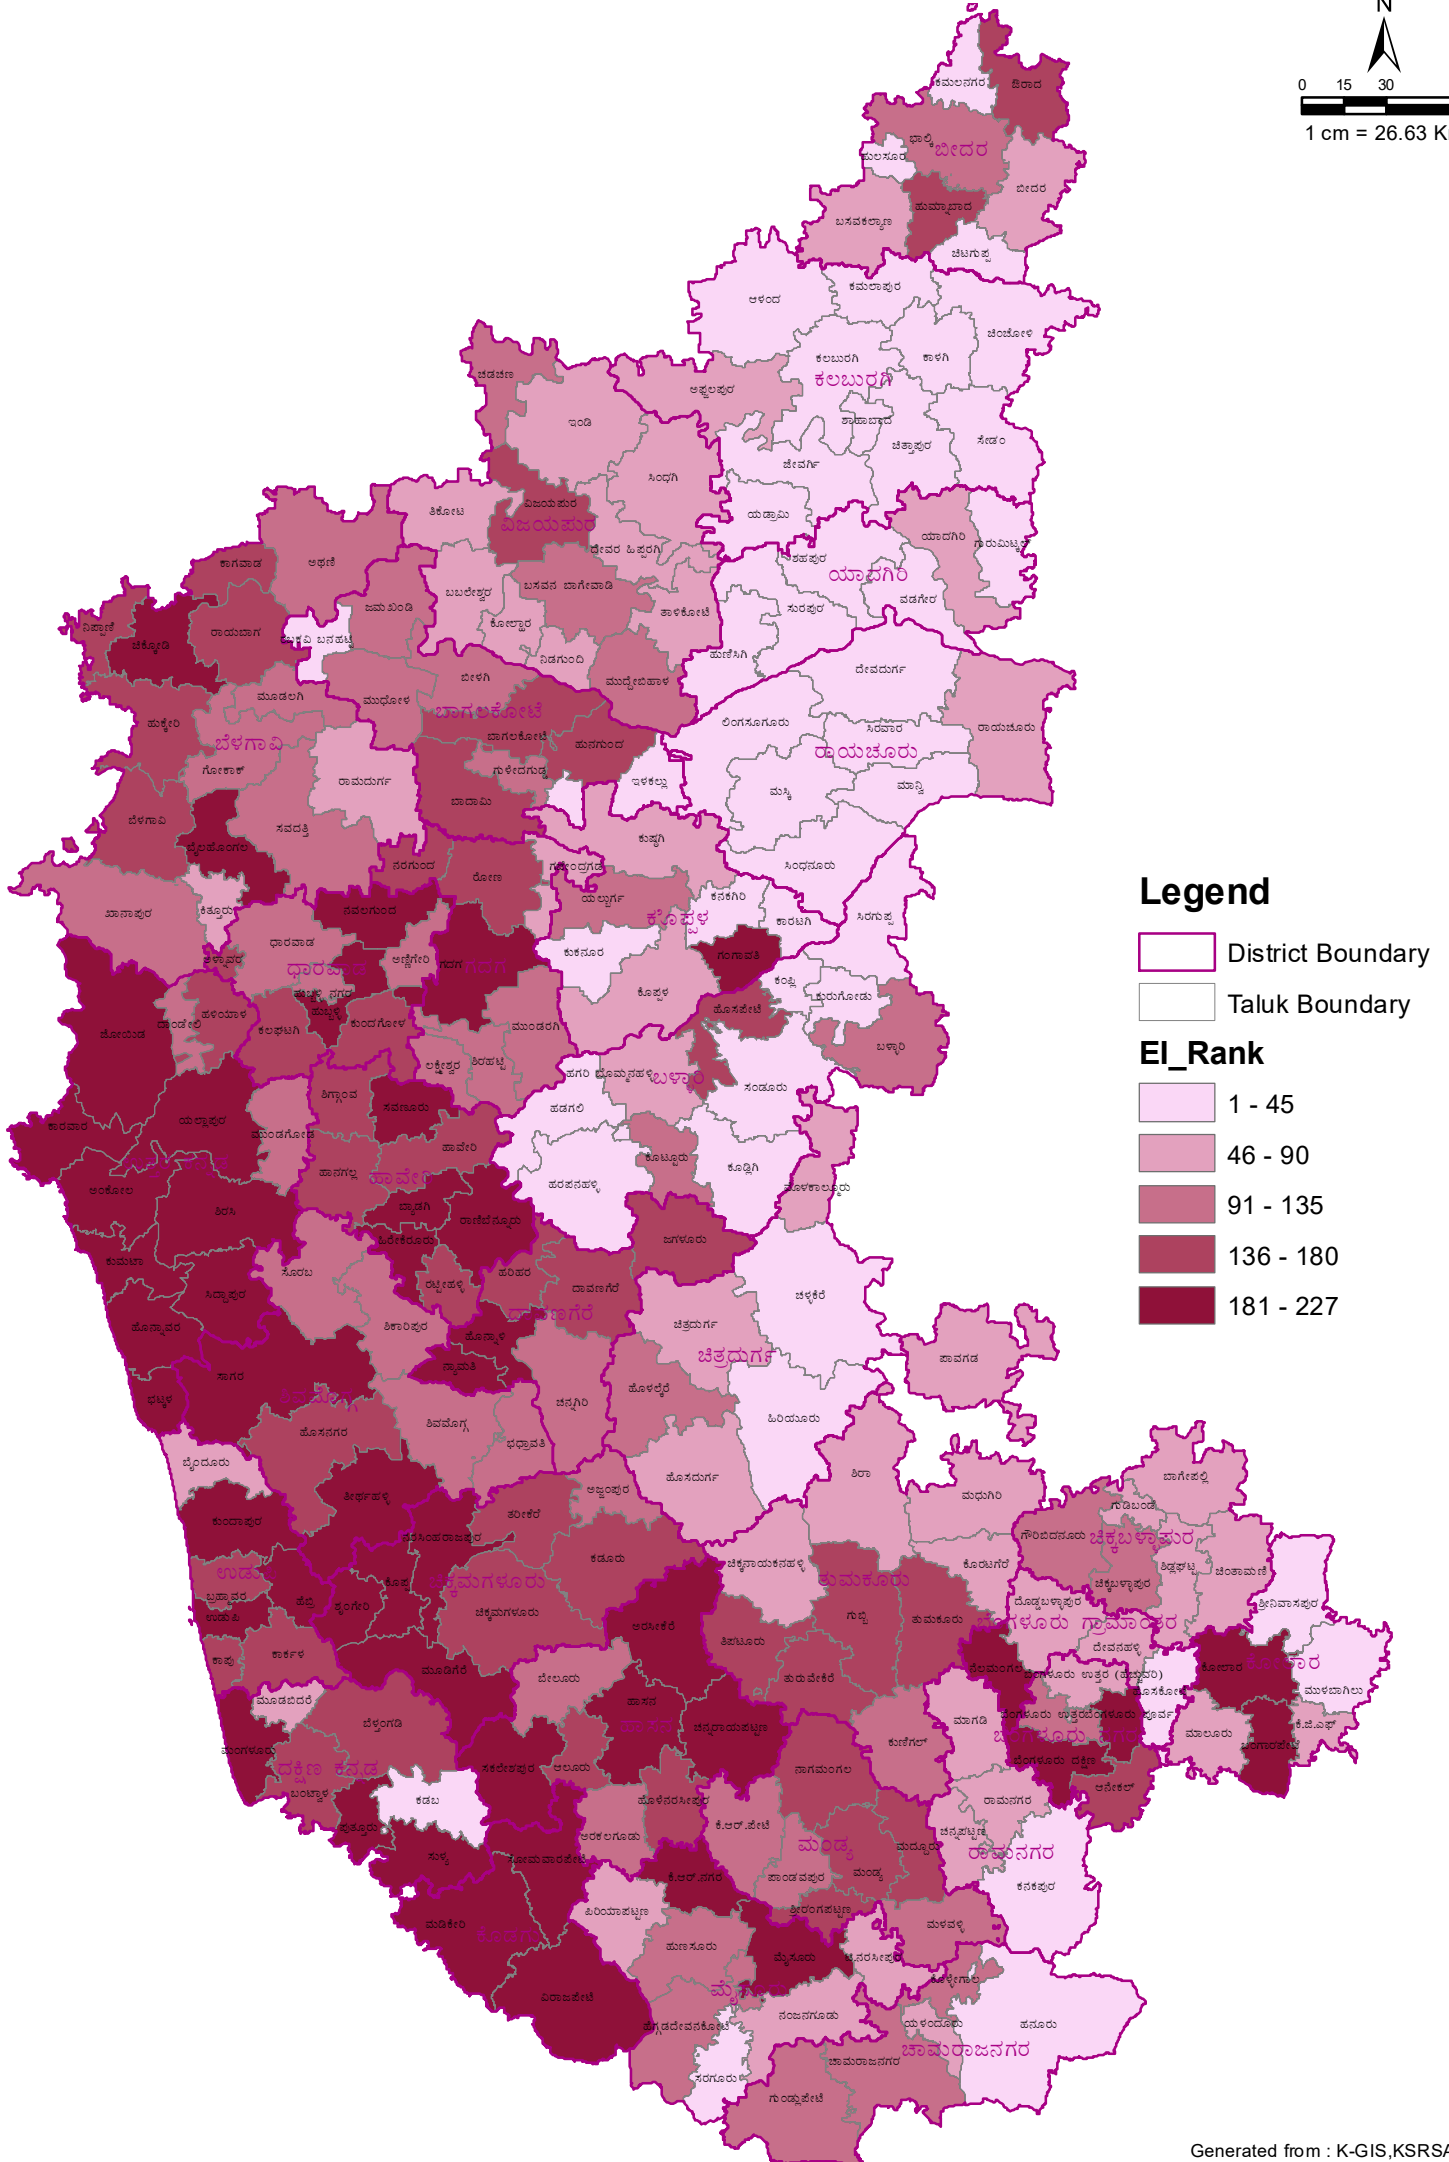

# Talukwise Overall Economic Infrastructure Ranking - 2019-20

## Legend

District Boundary

Taluk Boundary

## EI\_Rank

1 - 45

46 - 90

91 - 135

136 - 180

181 - 227