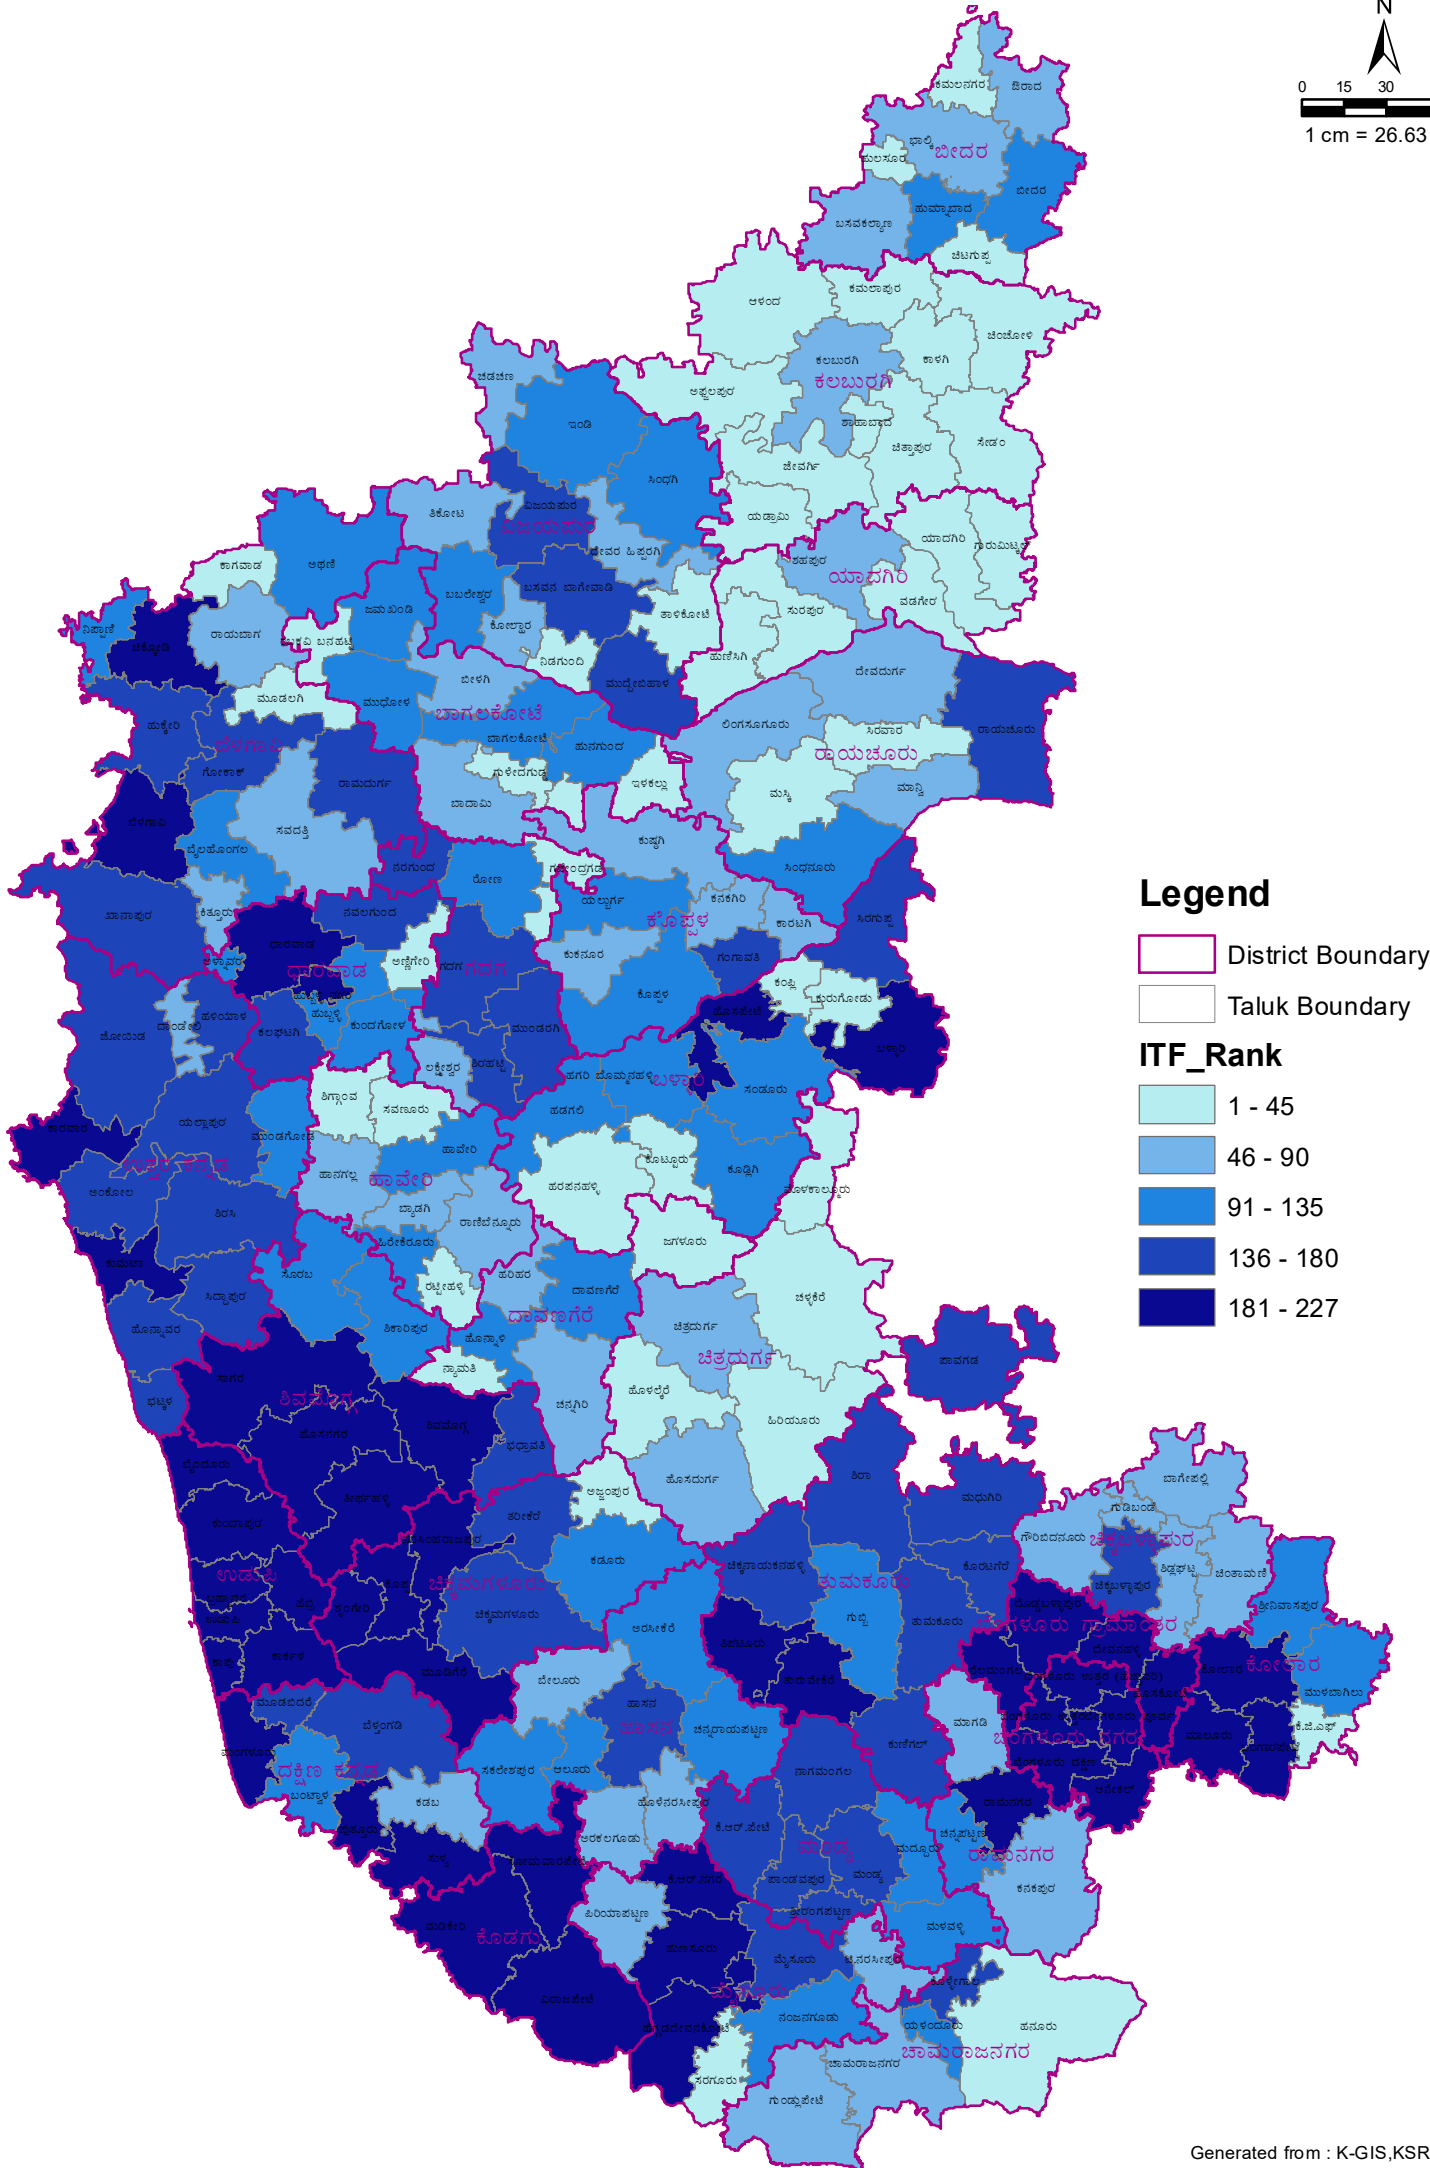

Talukwise Overall Industry, Trade & Finance Ranking - 2019-20

Legend

District Boundary

Taluk Boundary

ITF_Rank

1 - 45

46 - 90

91 - 135

136 - 180

181 - 227