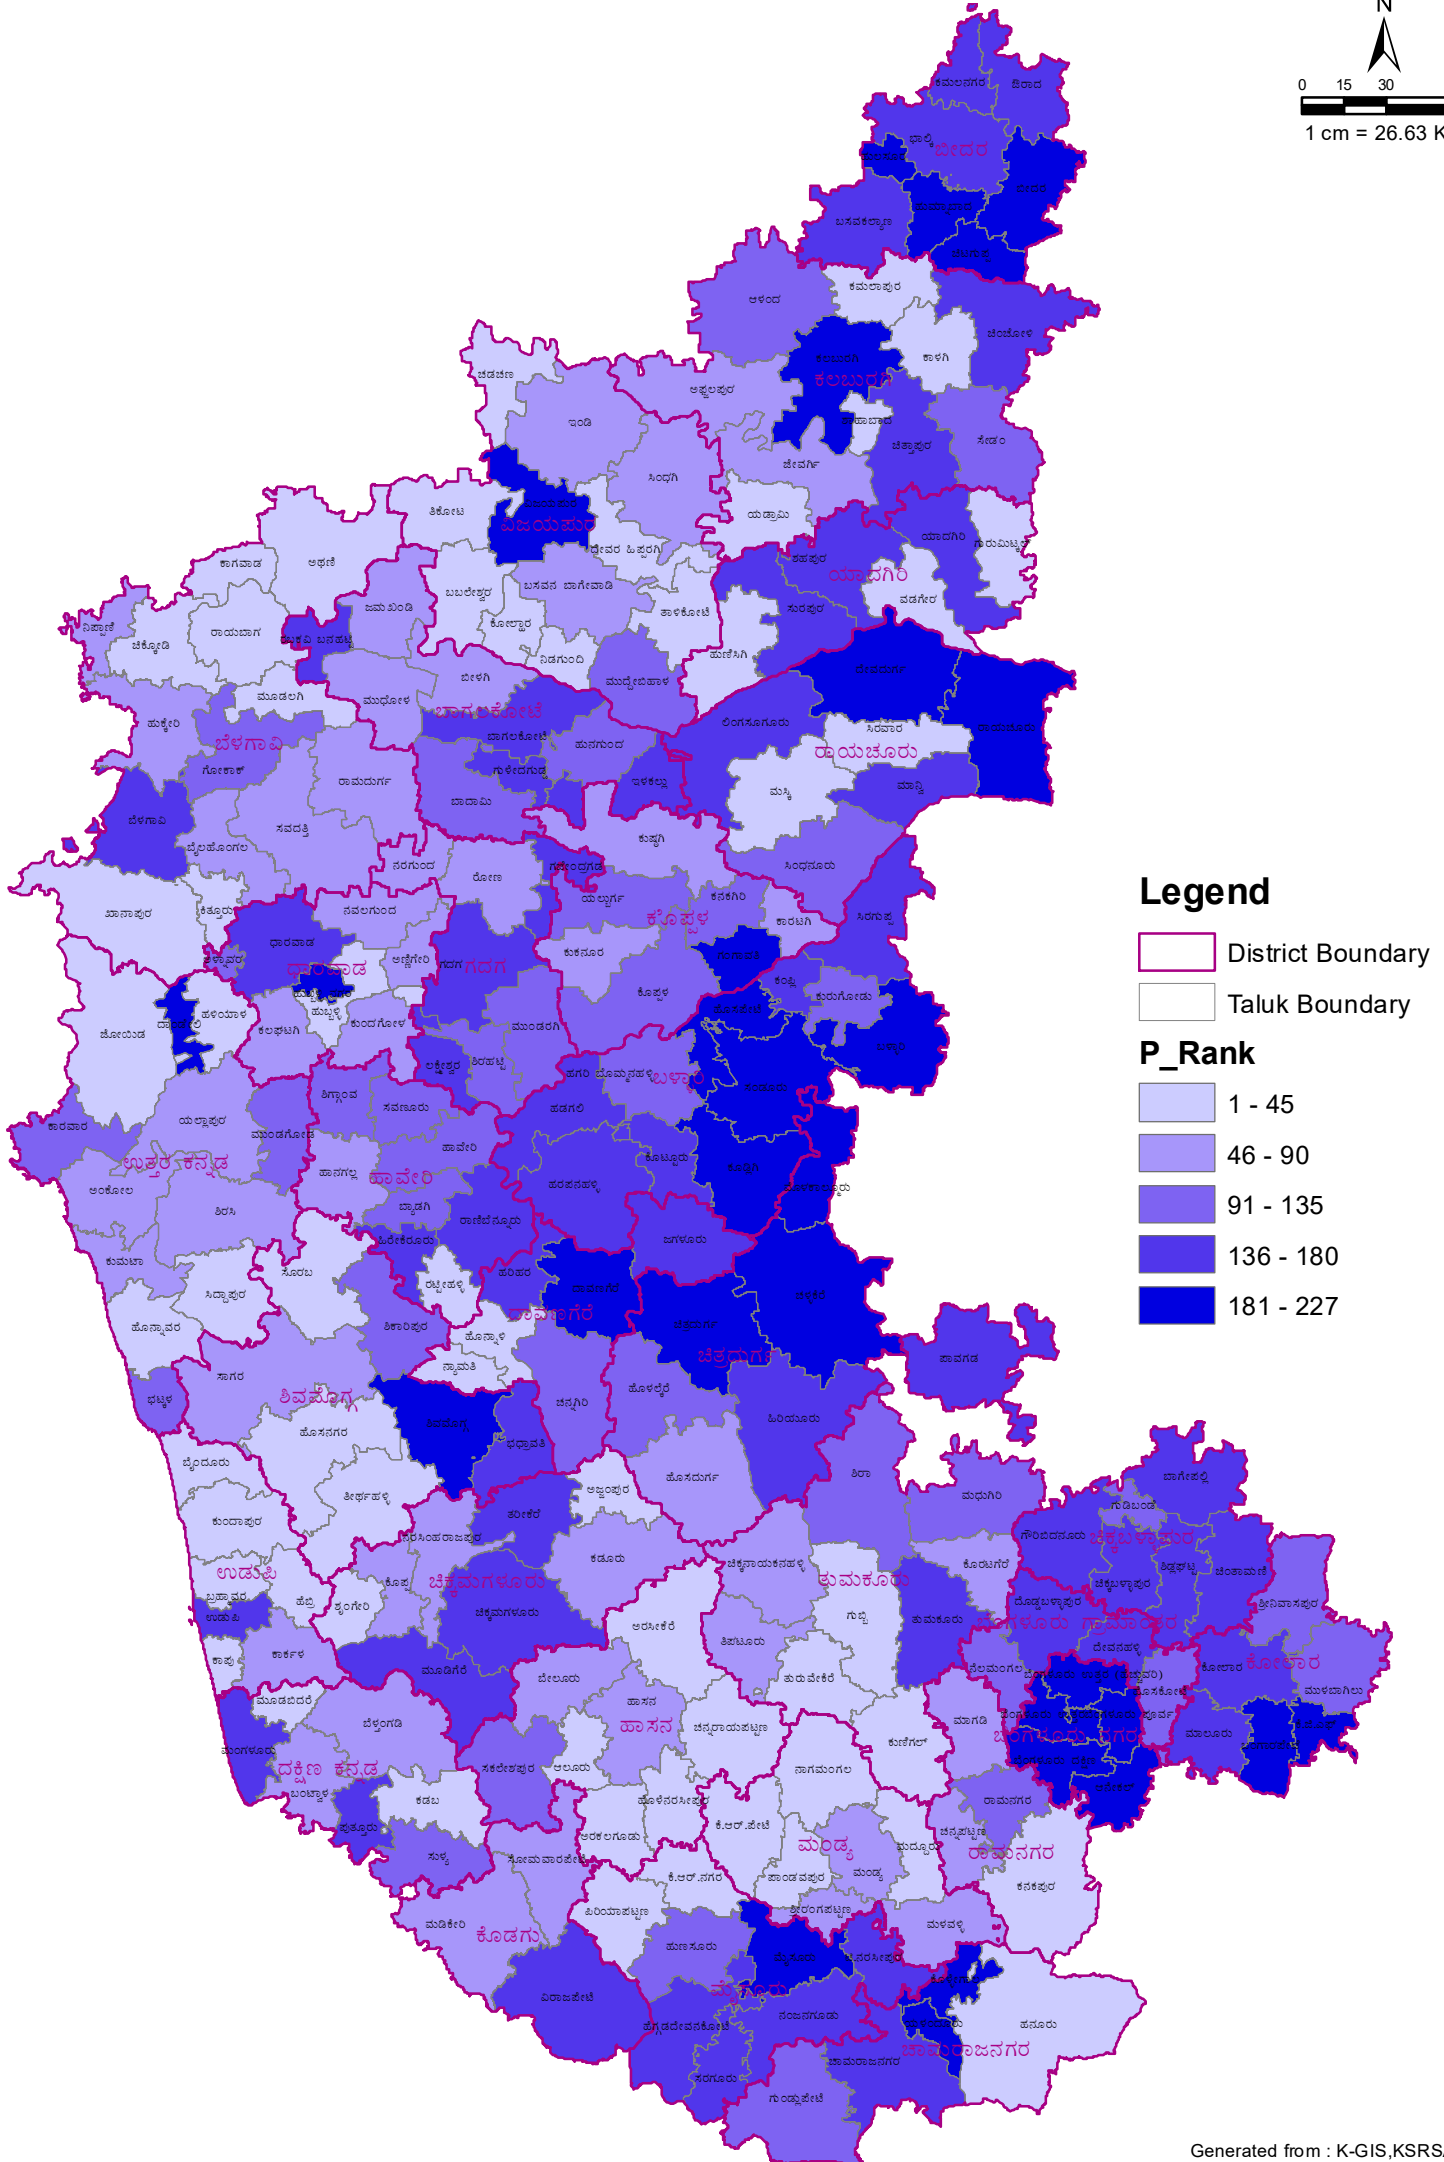

# Talukwise Overall Population Ranking - 2019-20

## Legend

District Boundary

Taluk Boundary

## P\_Rank

1 - 45

46 - 90

91 - 135

136 - 180

181 - 227