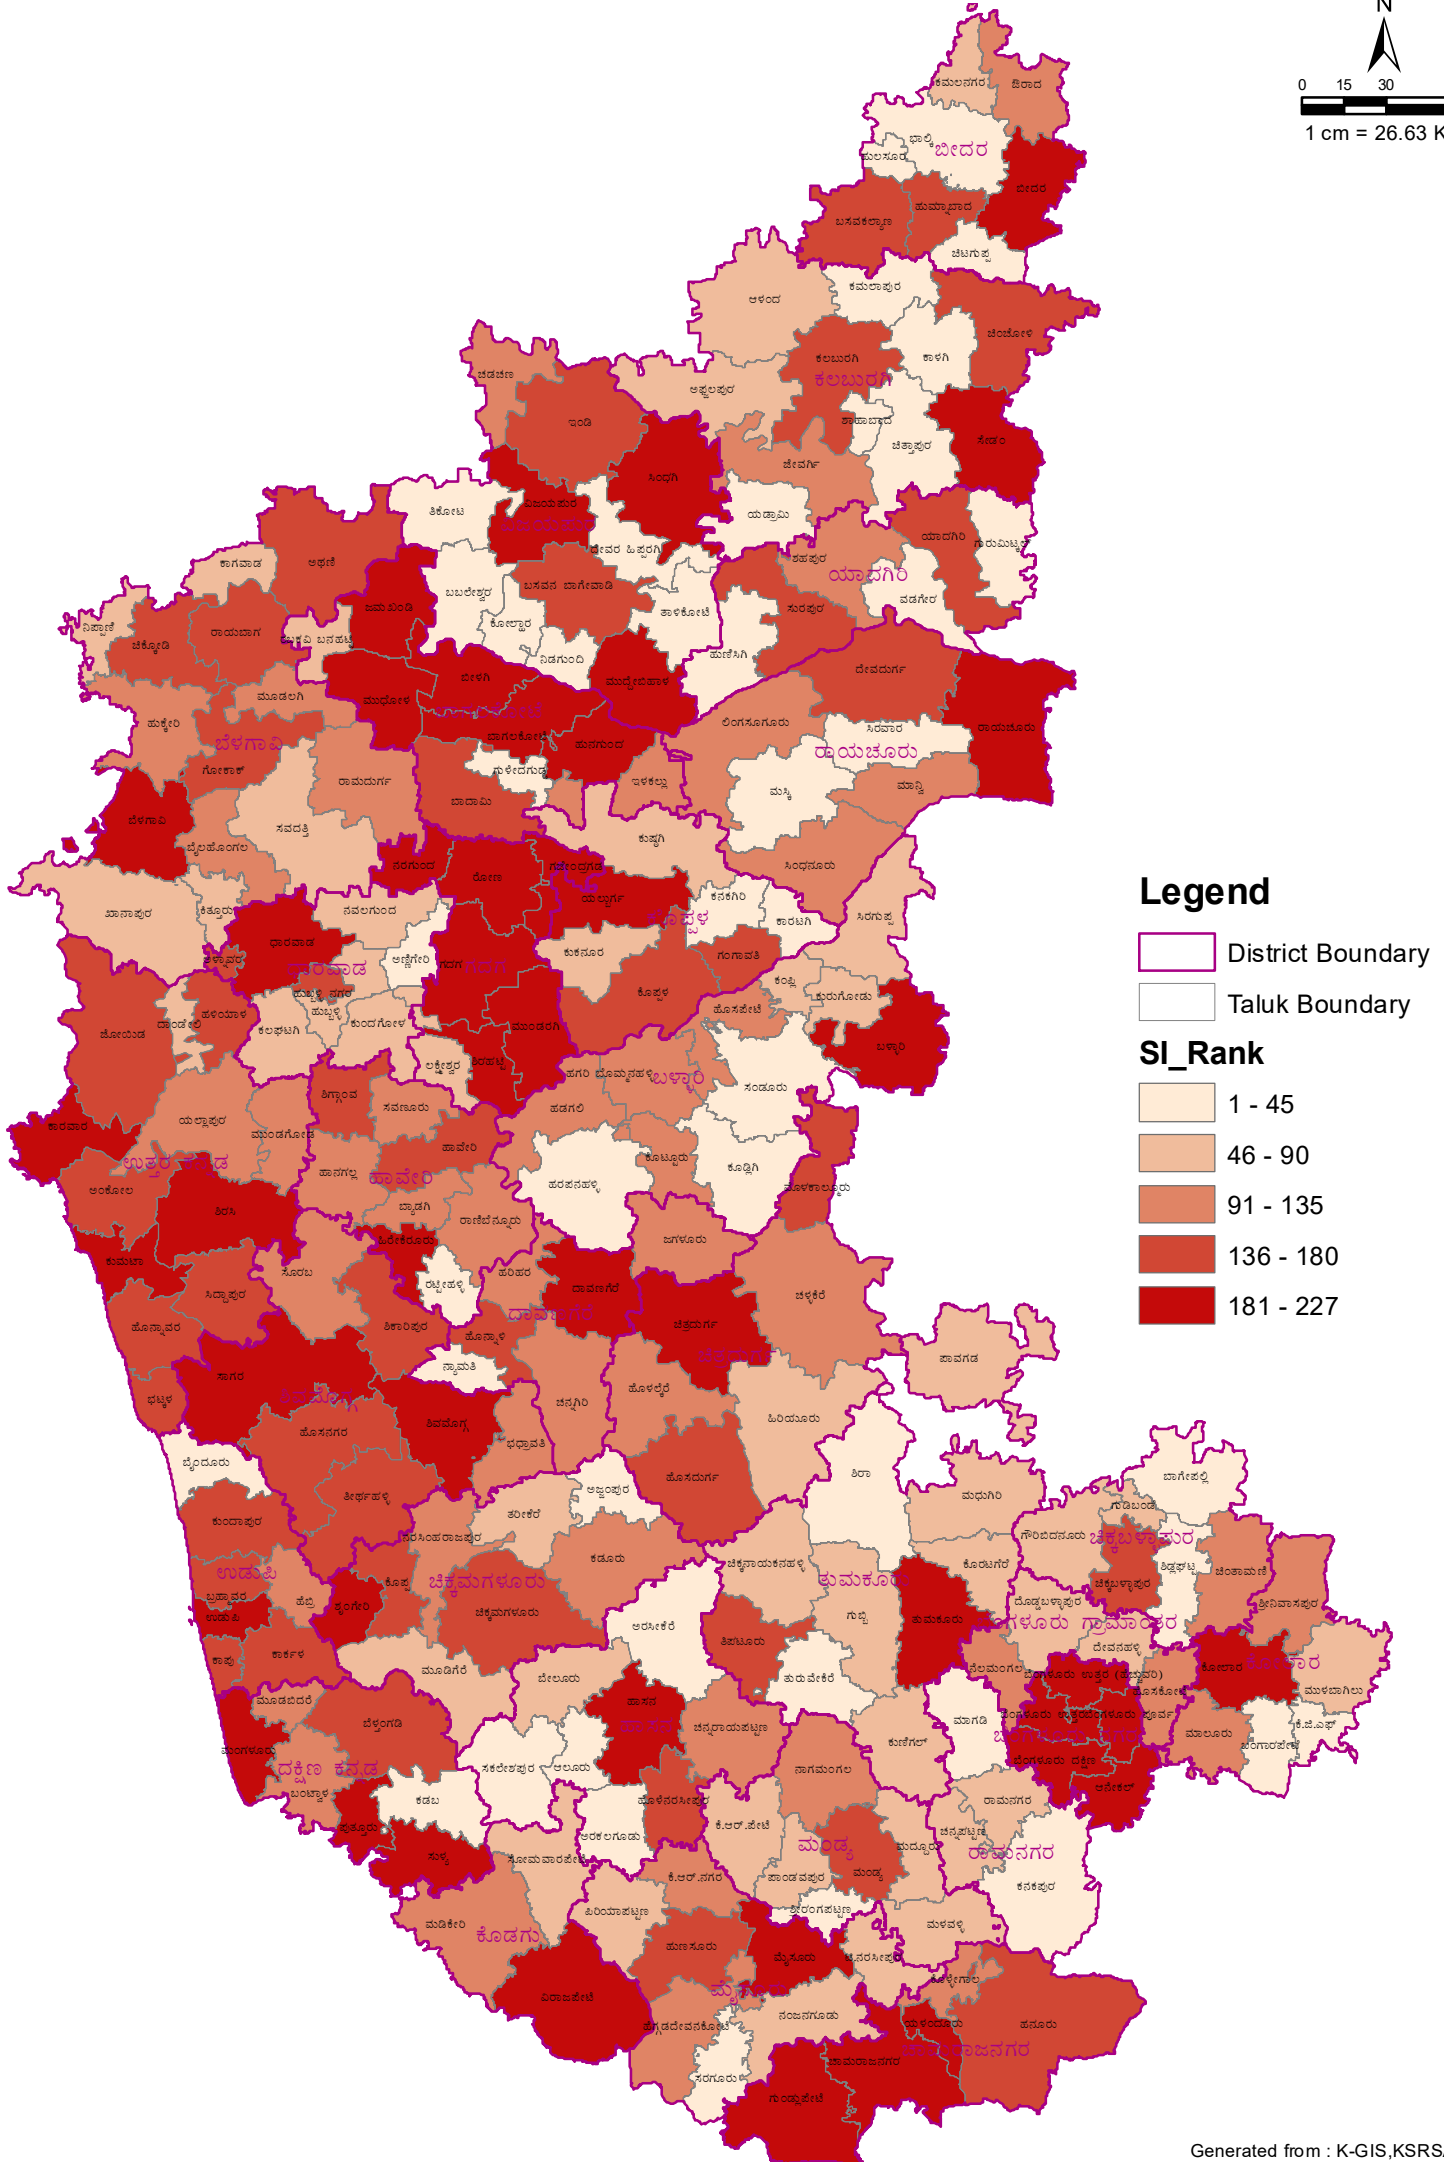

Talukwise Overall Social Infrastructure Ranking - 2019-20

Legend

District Boundary

Taluk Boundary

SI_Rank

1 - 45

46 - 90

91 - 135

136 - 180

181 - 227